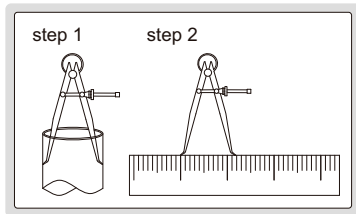

INSIDE SPRING CALIPERS

- Made of carbon steel

Code	Size (L)	Range (W)
7261-150	150mm	20-170mm
7261-200	200mm	22-220mm
7261-250	245mm	30-270mm
7261-300	300mm	30-320mm

7261-150